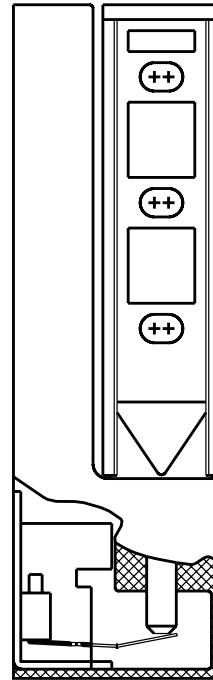

1467R DOUBLE ADJUSTABLE CAM-RISE HINGE

**1467R WITH
1267S MICRO SWITCH**

**1267S
MICRO
SWITCH**

Model No.	Description	Qty/ Carton	W gt/ Carton
1467R00014	Complete Hinge	50	55 lb. (25 kg)
1467R00001	Recessed Underside Adjustable Flange	50	29 lb. (13.2 kg)
1467R00002	Strap	50	18 lb. (8.2 kg)
1467R00003	Adjustable Plate	100	6 lb. (2.7 kg)
1467R00004	Cover	100	10 lb. (4.5 kg)
1467R00005	Cam	100	5 lb. (2.3 kg)
1467R00006	Flange Plug	100	4 lb. (1.8 kg)
1267S00010	Micro Switch	100	4 lb. (1.8 kg)