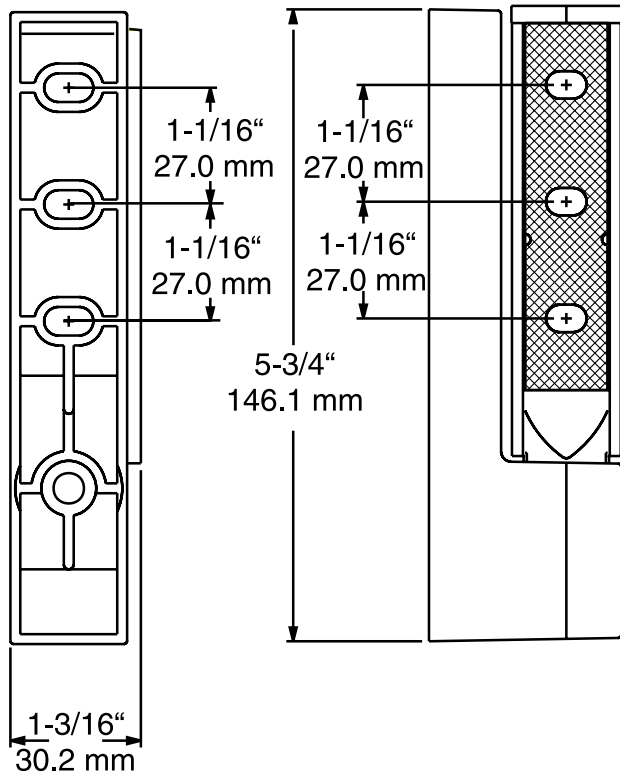

1467R DOUBLE ADJUSTABLE CAM-RISE HINGE

**1467R WITH
1267S MICRO SWITCH**

**1267S
MICRO
SWITCH**

Model No.	Description	Qty/ Carton	W gt/ Carton
1467R00014	Complete Hinge	50	55 lb. (25 kg)
1467R00001	Recessed Underside Adjustable Flange	50	29 lb. (13.2 kg)
1467R00002	Strap	50	18 lb. (8.2 kg)
1467R00003	Adjustable Plate	100	6 lb. (2.7 kg)
1467R00004	Cover	100	10 lb. (4.5 kg)
1467R00005	Cam	100	5 lb. (2.3 kg)
1467R00006	Flange Plug	100	4 lb. (1.8 kg)
1267S00010	Micro Switch	100	4 lb. (1.8 kg)