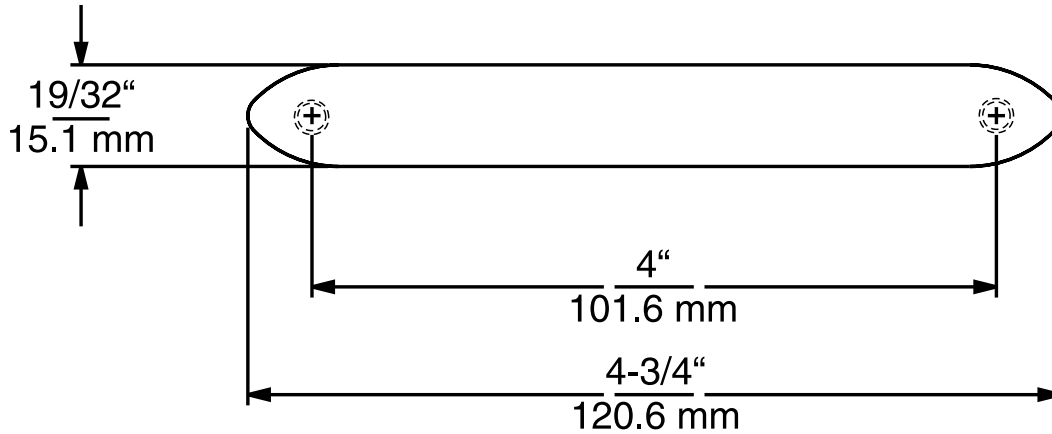

0574 DIE-CAST HANDLE

Model No.	Item
0574000004	Die-cast Pull Handle
7502000801	Stainless Steel Thumbscrew

PACKAGING: 50 per carton.

WEIGHT: 7 lb. (3.2 kg)