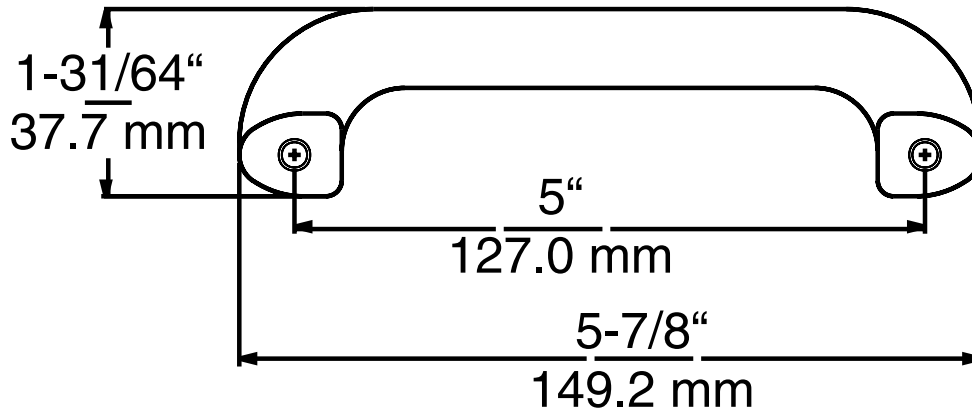

**0573 OFFSET PULL**

Model No.

Item

0573000004

Offset Pull Handle

Packaging/Weight: 50 per carton/57 lb. (25.9kg)